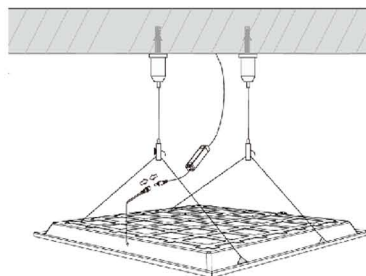

Recessed Standard  
Pendant Optional  
& Surface Optional  
PF >0.96  
200-240V 50/60Hz  
CE & RoHS  
TUV EMC & TUV LVD  
EN61000-4-2 EN61547

Recessed Type 1200mmx600mm

Recessed 600mmx600mm

3 CCT Switch

Pendant Type

### Dimensions

Dimensions (mm)	L (mm)	W (mm)	H (mm)
15W LED	200mm	600mm	30mm
36W LED	600mm	600mm	30mm
40W LED	600mm	600mm	30mm
64W LED	1195mm	600mm	30mm
64W LED	1195mm	600mm	30mm