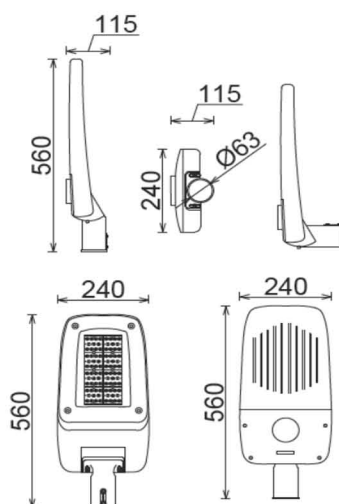

Watts: 50W, 80W, 100W, 120W, 150W & 200W
130 Lm/ Watt
60,000 hours life
P. Factor > 0.95 to 0.98
AC Voltages: 90-305VAC, 50/60 Hz
DC Voltages: 12 / 24 / 48VDC (on extra cost & change in design parameters)
Luminous Angles: 15°/30°/60°/90°/120°

Dimensions

50W, 80W & 100W

120W, 150W & 200W