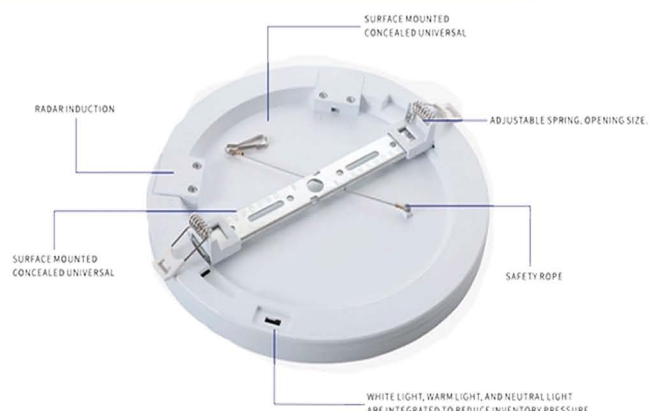

## MULTIFUNCTIONAL

LED Slim & Smart Panel Light  
 Plastic Housing  
 The 3-CCT color temperature switch for 3000K/4000K/6000K  
 Optional Motion Sensors available  
 Flexible Recessed Mountings & Surface Mounting  
 Adjustable on different hole dia sizes or cut outs

### FEATURES

- Ingress Protection: IP20.
- Beam Angle: 120 degree.
- Certified: CE RoHS
- Installation: recessed with clips & surface without clips

Dimensions (mm)	Dia ø	H (mm)	Cut Size
Size A (9W)	155	20	70-100 mm
Size B (12W)	175	20	70-120 mm
Size C (18W)	225	20	70-170 mm
Size D (24W)	300	20	70-240 mm